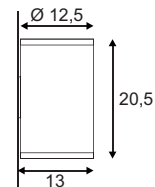

LED Upgrade

LED GU10 15,5W 30°
2700K 680lm EEK=A
16kWh/1000h
Art. Nr. 570672 | 59,90 EUR

Variante	Art. Nr	EUR
■ alu gebürstet	229776	169,90