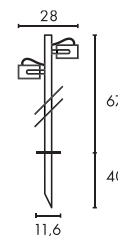

LED Upgrade

LED GX53 3W 120°
3000K 250lm EEK=A++
3kWh/1000h
Art. Nr. 551372 | 19,90 EUR

Variante	Art. Nr	EUR
■ anthrazit	231535	149,90