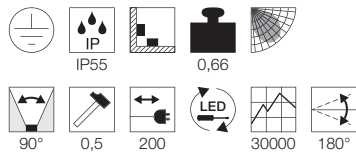

Produktangaben

230V ~50Hz
Systemleistung: 10W
Material: Aluminium/Glas
L: 14,7 cm B: 2,7 cm H: 12 cm

Hinweis

IP-SchukoStecker inkl.

Leuchtmittelangaben

LED 1x 28W CRI80