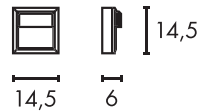

LED Upgrade

LED GX53 3W 120°
3000K 250lm EEK=A++
3kWh/1000h
Art. Nr. 551372 | 19,90 EUR

Variante	Art. Nr	EUR
silbergrau	229904	69,90
anthrazit	229905	69,90