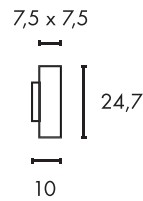

LED Upgrade

LED GU10 3,5W 36°
3000K 240lm EEK=A+
4kWh/1000h
Art. Nr. 560084 | 24,90 EUR

Variante	Art. Nr	EUR
☐ weiß	148015	74,90