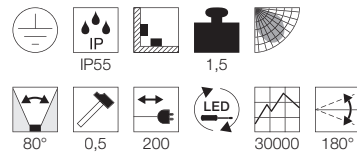

Produktangaben

230V ~50Hz
Systemleistung: 30W
Material: Aluminium/Glas
L: 20 cm B: 5 cm H: 15,5 cm

Hinweis

IP-SchukoStecker inkl.

Leuchtmittelangaben

LED 1x 55W CRI>80