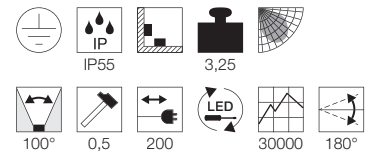

Produktangaben

230V ~50Hz
Systemleistung: 60W
Material: Aluminium/Glas
L: 31 cm B: 6 cm H: 25 cm

Hinweis

IP-SchukoStecker inkl.

Zubehörempfehlung	Art. Nr.	EUR
■ Erdspiess	900011	6,99
■ Wandhalterung 50 cm	234340	39,90
■ Wandhalterung 80 cm	234350	49,90

Variante	Art. Nr	EUR
3000K 760lm ■ schwarz	232800	69,90
3000K 760lm ■ silbergrau	232804	69,90
4000K 830lm ■ schwarz	232810	69,90
4000K 830lm ■ silbergrau	232814	69,90

Zubehörempfehlung	Art. Nr.	EUR
■ Erdspiess	900011	6,99
■ Wandhalterung 50 cm	234340	39,90
■ Wandhalterung 80 cm	234350	49,90

Variante	Art. Nr	EUR
3000K 2365lm ■ schwarz	232820	129,90
3000K 2365lm ■ silbergrau	232824	129,90
4000K 2680lm ■ schwarz	232830	129,90
4000K 2680lm ■ silbergrau	232834	129,90

Zubehörempfehlung	Art. Nr.	EUR
■ Wandhalterung 50 cm	234340	39,90
■ Wandhalterung 80 cm	234350	49,90

Variante	Art. Nr	EUR
3000K 5100lm ■ schwarz	232840	229,00
3000K 5100lm ■ silbergrau	232844	229,00
4000K 5500lm ■ schwarz	232850	229,00
4000K 5500lm ■ silbergrau	232854	229,00

Coming soon: Januar 2017