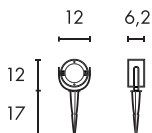

LED Upgrade

LED GX53 3W 120°
3000K 250lm EEK=A++
3kWh/1000h
Art. Nr. 551372 | 19,90 EUR

Variante	Art. Nr	EUR
■ anthrazit	231525	69,90